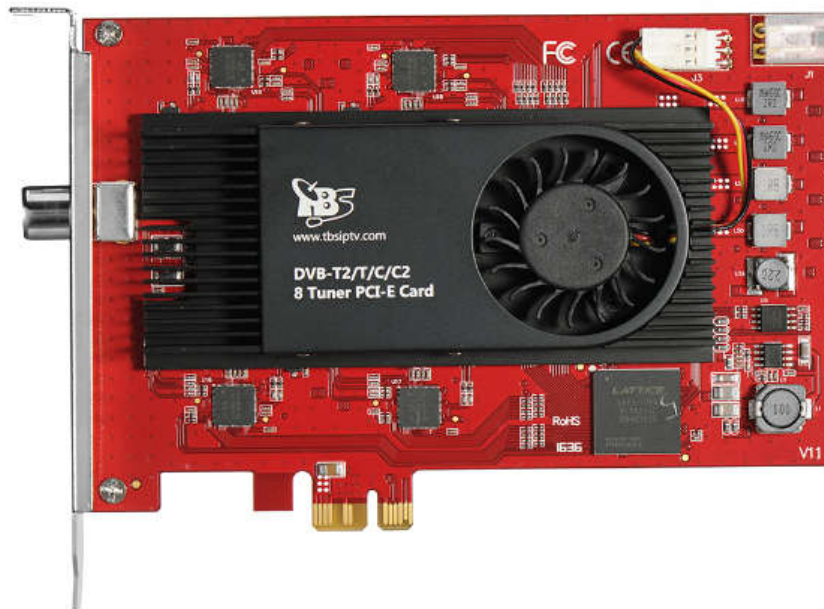

TBS6209

TBS6209 DVB-T2/C2/T/C/ISDB-T OctaTV Tuner

TBS6209 is a **DVB-T2/C2/T/C/ISDB-T TV Octa tuner card** with PCI-Express interface, it can be used for watching eight different channels from eight different frequencies simultaneously, and it supports both DVB-T2 and DVB-C2 standard at the same time.

TBS6209 DVB-T2/C2/T/C TV Octa tuner card works also as a digital video recorder for recording digital terrestrial TV programs with full HDTV support. TBS6209 is considered as a professional TV tuner for industrial-level users. When you have limited PCIe slots in your server, TBS6209 enables you to receive more channels than the usual dual or quad TV tuner, thus it is highly recommended for IPTV streaming and broadcasting system.

Main Features:

- DVB-T2/C2/T/C SD or HD TV receiving
- Octa channel receiving simultaneously
- High-definition video, real-Time and scheduled video
- Recording
- High sensitivity DVB-T2 Quad Tuner for the best digital TV reception
- Windows BDA driver and Linux Driver ready

TBS6209

Specifications:

DVB-T2 and T2-Lite	Receiving channel: VHF band, UHF band
	Bandwidth: 1.7, 5, 6, 7, 8MHz
	FEC: QPSK, 16QAM, 64QAM, 256QAM
	FFT mode: 1K, 2K, 4K, 8K, 16K, 32K
	Code rate: 1/2, 2/3, 3/4, 5/6, 7/8
DVB-C2	COFDM demodulator(16_QAM to 4096_QAM)
	FEC(LDPC/BCH) decoder
	Bandwidth: 6MHz, 7MHz, 8MHz
DVB-C	QAM demodulator
	FEC decoder
	1 to 7.2MSymbol/s
ISDB-T	COFDM demodulator and FEC decoding
	Support 3 layers decoding
	TMCC decoding
	Support differential demodulation
	AC1 and AC2 decoding
Power consumption	
Input/ Power:	12V/14W
temperature	0~60°C
System Requirements	Windows XP / Vista/ 7/8/10, Linux
	Available PCI Express x1, x4, x8 or x16 slot
	Digital TV signal (DVB-T2/C2 /T/C/)
Dimension:	
TV tuner card size	104.5mm*150mm
Net weight	190g
Gift Box Size	17.7*16*3CM
Weight	280g
Package Contents	1 x TBS6209
	1x DC line
	1x F Connector