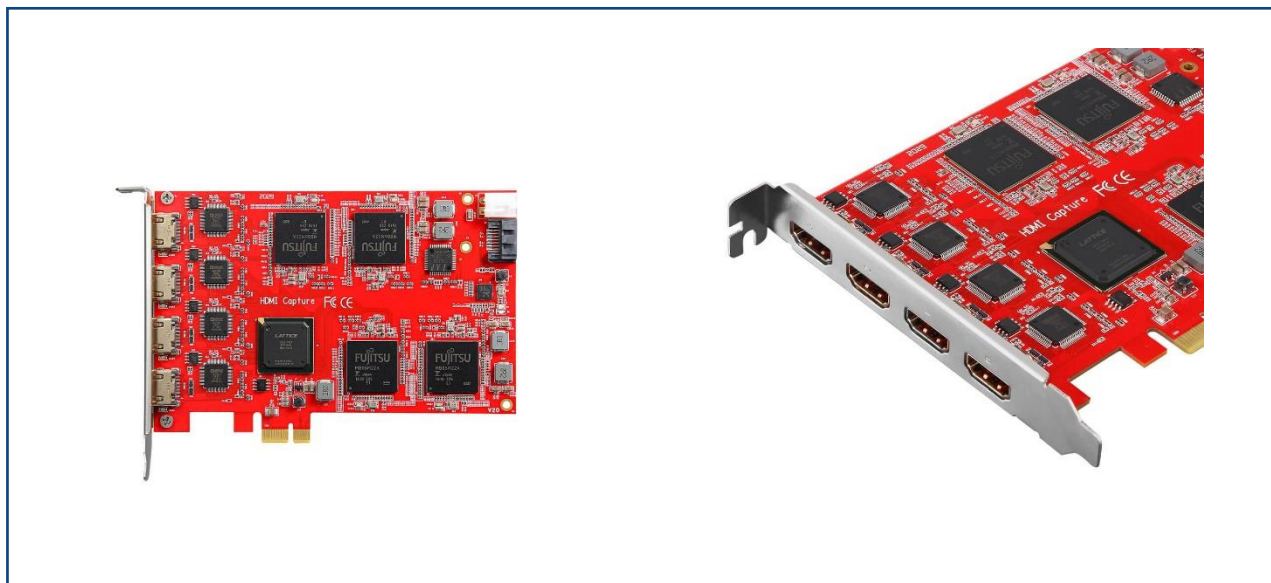

## TBS6304SE Quad HD HDMI capture card

Quad HDMI | PCI Express | H.264 Hardware Compression

### Product Overview:

TBS6304SE is the updated version of TBS6304, it's a high and standard definition capture card with quad HDMI 1.4 inputs and H.264 hardware compression. Users can easily capture SD/HD signals from different kinds of devices by this Pro Quad HDMI Capture Card without limitation.

TBS6304SE not only supports quad HDMI/HDCP inputs, displaying up to 1080P resolution, but also supports to capture or record HD content in H.264 format from PS3, Xbox 360 and digital camcorders.

H.264 Hardware Compression with low CPU Consumption Solution Equipped with an advanced built-in H.264 hardware encoder that enables the system not to utilise CPU's computing ability while maintaining high quality video encoding. This feature balances the load, thereby improving the reliability of the system.

TBS Pro Quad HD HDMI Capture Card is used as a DVB tuner system device, built-in a H.264 encoder with HDCP supported and provides adjustable resolution and bitrate options. You can easily apply it to IPTV streaming servers of headend systems.