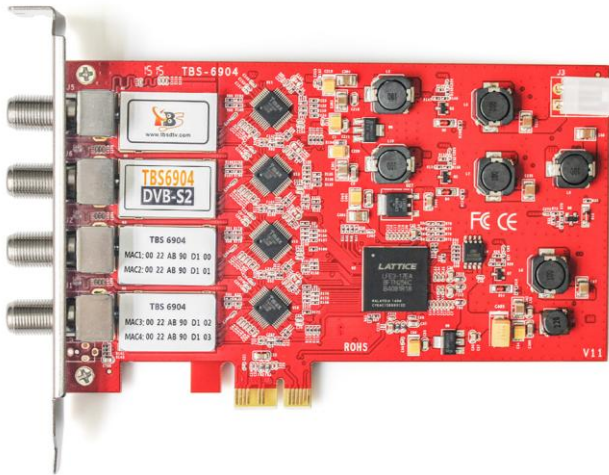

## TBS6904

### DVB-S2 Quad Tuner PCIe Card

**TBS6904** is a PCI Express interface digital satellite TV tuner card with four tuners for watching and recording Free to Air (FTA) satellite TV on PC. The four advanced DVB-S2/S tuners enable you to watch TV channel from one satellite transponder, while recording three other channels from different satellite transponders at the same time. This quad tuner card is one of the most popular TV tuners for building IPTV streaming systems.

#### Benefits

- DVB-S2/S quad tuner
- Watch & record satellite TV/ radio programs on PC
- EPG (Electronic Program Guide) support
- Unicable/one cable compatible
- High-speed data download via satellite