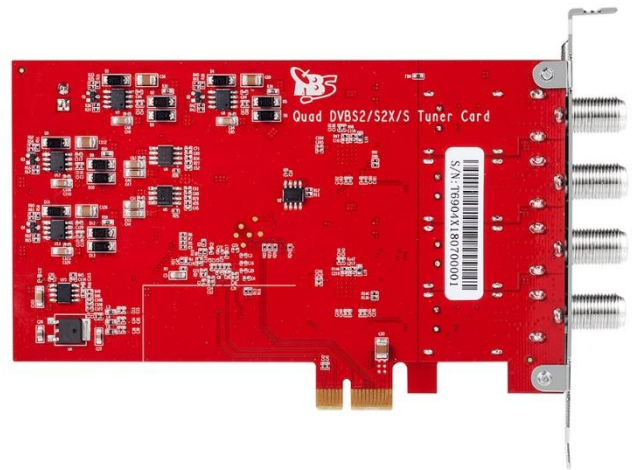

TBS6904-X

TBS6904-X DVB-S2 Quad Tuner PCIe Card

TBS6904-X is a PCI Express interface digital satellite TV tuner card with four tuners for watching and recording Free to Air (FTA) satellite TV on PC. The four advanced DVB-S2/S2X/S tuners enable you to watch TV channel from one satellite transponder, while recording three other channels from different satellite transponders at the same time. This quad tuner card is one of the most popular TV tuners for building IPTV streaming systems.

Main Features:

- Support Quad DVB-S/S2/S2X
- Fast scanning functionality for all media
- Support VCM, CCM, QPSK, 8PSK, 16APSK, 32APSK;
- Up to 173M/bps(TS Data Rate)
- Quad flexible TS interfaces

Applications:

- Data receiving
- IPTV streaming
- Media monitoring
- Digital content distribution

Shenzhen Turbosight Technology Ltd.

TBS6904-X

Specification:

Model	TBS6904-X	
symbol rates	1-45Msps	
DVB-S/S2/S2X		
DVB-S/S2	QPSK	1/2, 3/5, 2/3, 3/4, 4/5, 5/6, 8/9, 9/10
	8PSK	3/5, 2/3, 3/4, 5/6, 8/9, 9/10
	16APSK	2/3, 3/4, 4/5, 5/6, 8/9, 9/10
	32APSK	3/4, 4/5, 5/6, 8/9, 9/10
DVB-S2X	QPSK	13/45, 9/20, 11/20
	2_4_2_APSK	100/180, 104/180
	8PSK	23/36, 25/36, 13/18
	8_8_APSK	90/180, 96/180, 100/180, 18/30, 20/30
	16APSK	26/45, 3/5, 28/45, 23/36, 25/36, 13/18, 140/180, 154/180
	4_12_16rb_APSK	2/3
	4_8_4_16_APSK	128/180, 132/180, 140/180
Power consumption		
Input/ Power:	12V/7~15W	
temperature	0° ~ 60°	
Other information:		
System Requirements	Windows XP / Vista/ 7/8/10, Linux	
	Available PCI Express x1, x4, x8 or x16 slot	
	Digital TV signal (ISDB-T/DVB-T2/C2/S2X/S2/T/C/S)	
Dimension:		
TV tuner card size	145*92*1.6mm	
Net weight	189g	
Gift Box Size	200*130*30mm	
Weight	400g	
Package Contents	1* TBS6904-X	
	1* Power cable	