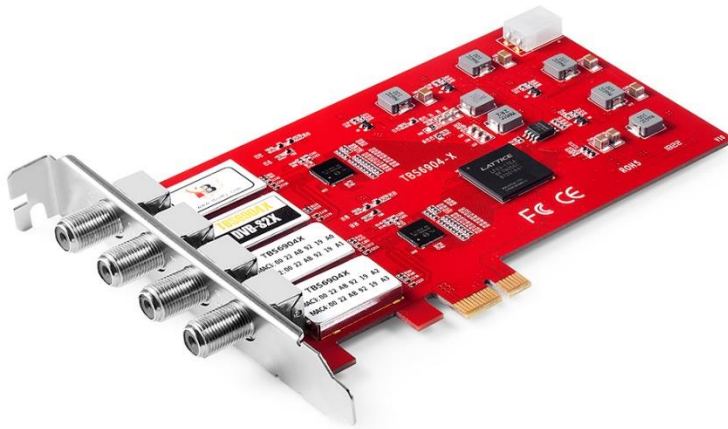

TBS6904-X

TBS6904-X DVB-S2 Quad Tuner PCIe Card

TBS6904-X is a PCI Express interface digital satellite TV tuner card with four tuners for watching and recording Free to Air (FTA) satellite TV on PC. The four advanced DVB-S2/S2X/S tuners enable you to watch TV channel from one satellite transponder, while recording three other channels from different satellite transponders at the same time. This quad tuner card is one of the most popular TV tuners for building IPTV streaming systems.

Main Features:

- Support Quad DVB-S/S2/S2X
- Fast scanning functionality for all media
- Support VCM, CCM, QPSK, 8PSK, 16APSK, 32APSK;
- Up to 173M/bps(TS Data Rate)
- Quad flexible TS interfaces

Applications:

- Data receiving
- IPTV streaming
- Media monitoring
- Digital content distribution

Shenzhen Turbosight Technology Ltd.

TBS6904-X

Specification:

Model	TBS6904-X	
symbol rates	1-45Msps	
DVB-S/S2/S2X		
DVB-S/S2	QPSK	1/2, 3/5, 2/3, 3/4, 4/5, 5/6, 8/9, 9/10
	8PSK	3/5, 2/3, 3/4, 5/6, 8/9, 9/10
	16APSK	2/3, 3/4, 4/5, 5/6, 8/9, 9/10
	32APSK	3/4, 4/5, 5/6, 8/9, 9/10
DVB-S2X	QPSK	13/45, 9/20, 11/20
	2_4_2_APSK	100/180, 104/180
	8PSK	23/36, 25/36, 13/18
	8_8_APSK	90/180, 96/180, 100/180, 18/30, 20/30
	16APSK	26/45, 3/5, 28/45, 23/36, 25/36, 13/18, 140/180, 154/180
	4_12_16rb_APSK	2/3
	4_8_4_16_APSK	128/180, 132/180, 140/180
Power consumption		
Input/ Power:	12V/7~15W	
temperature	0° ~ 60°	
Other information:		
System Requirements	Windows XP / Vista/ 7/8/10, Linux	
	Available PCI Express x1, x4, x8 or x16 slot	
	Digital TV signal (ISDB-T/DVB-T2/C2/S2X/S2/T/C/S)	
Dimension:		
TV tuner card size	145*92*1.6mm	
Net weight	189g	
Gift Box Size	200*130*30mm	
Weight	400g	
Package Contents	1* TBS6904-X	
	1* Power cable	